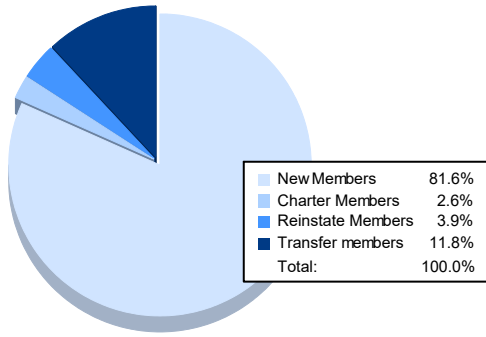

Year	New Clubs	Dropped Clubs	Gain/ Loss Clubs	New Members	Charter Members	Reinstate Members	Transfer Members	Total Member Added	Total Members Dropped	Gain/ Loss Members
2017-2018	0	0	0	97	2	1	10	110	179	-69
2018-2019	0	0	0	71	2	3	7	83	180	-97
2019-2020	0	0	0	74	2	1	5	82	170	-88
2020-2021	0	1	-1	38	1	2	22	63	140	-77
2021-2022	0	3	-3	62	2	3	9	76	140	-64
<b>Average</b>	<b>0</b>	<b>1</b>	<b>-1</b>	<b>68</b>	<b>2</b>	<b>2</b>	<b>11</b>	<b>83</b>	<b>162</b>	<b>-79</b>

### Membership Composition June 2022 Cumulative