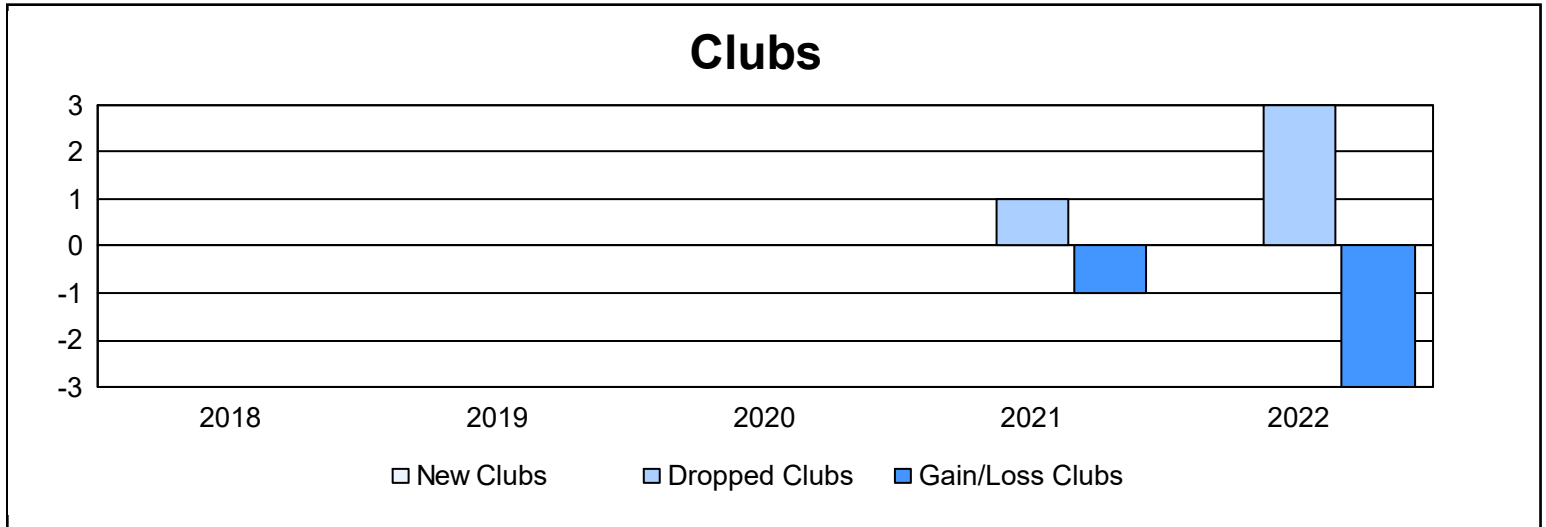

Year	New Clubs	Dropped Clubs	Gain/ Loss Clubs	New Members	Charter Members	Reinstate Members	Transfer Members	Total Member Added	Total Members Dropped	Gain/ Loss Members
2017-2018	0	0	0	97	2	1	10	110	179	-69
2018-2019	0	0	0	71	2	3	7	83	180	-97
2019-2020	0	0	0	74	2	1	5	82	170	-88
2020-2021	0	1	-1	38	1	2	22	63	140	-77
2021-2022	0	3	-3	62	2	3	9	76	140	-64
<b>Average</b>	<b>0</b>	<b>1</b>	<b>-1</b>	<b>68</b>	<b>2</b>	<b>2</b>	<b>11</b>	<b>83</b>	<b>162</b>	<b>-79</b>

### Membership Composition June 2022 Cumulative