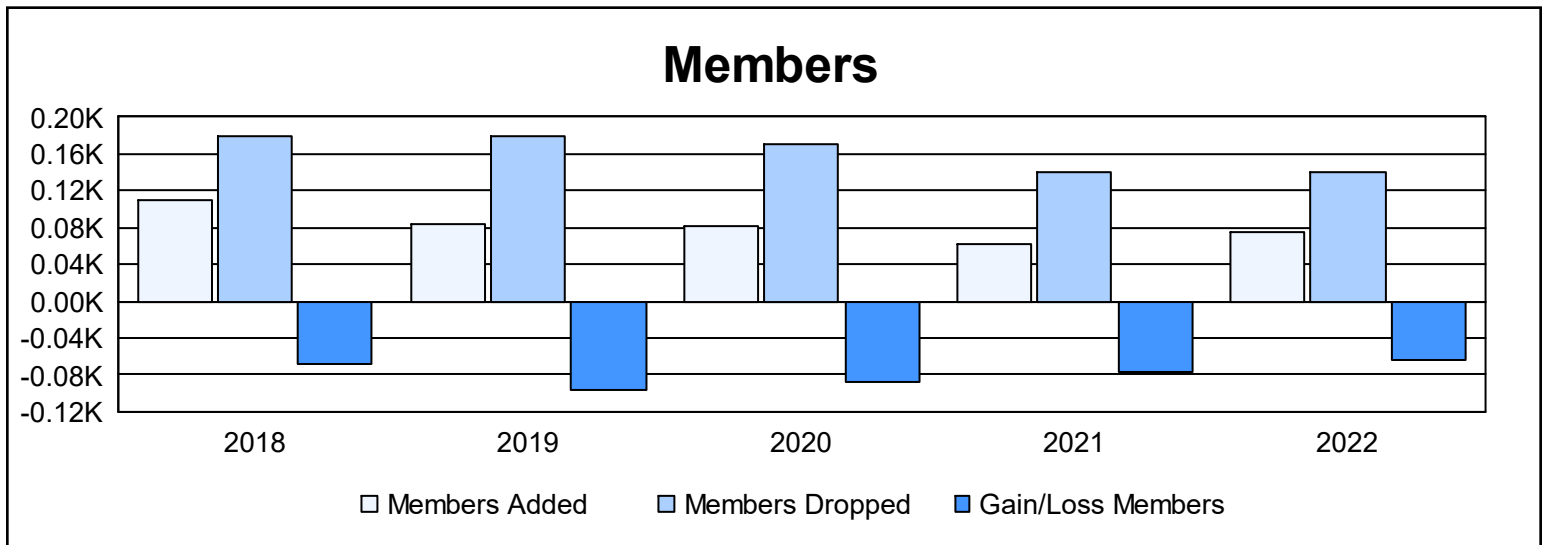

Year	New Clubs	Dropped Clubs	Gain/ Loss Clubs	New Members	Charter Members	Reinstate Members	Transfer Members	Total Member Added	Total Members Dropped	Gain/ Loss Members
2017-2018	0	0	0	97	2	1	10	110	179	-69
2018-2019	0	0	0	71	2	3	7	83	180	-97
2019-2020	0	0	0	74	2	1	5	82	170	-88
2020-2021	0	1	-1	38	1	2	22	63	140	-77
2021-2022	0	3	-3	62	2	3	9	76	140	-64
<b>Average</b>	<b>0</b>	<b>1</b>	<b>-1</b>	<b>68</b>	<b>2</b>	<b>2</b>	<b>11</b>	<b>83</b>	<b>162</b>	<b>-79</b>

### Membership Composition June 2022 Cumulative